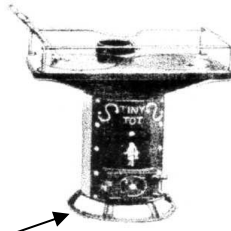

Lantern Base 8 1/2 "

NO. 450 - 2L (2 Lid Pet Stove)
(6") Dia. Cooking Top 9"x14 1/2"
Ht. 13 " - Wt. 24 lb.

STOVE

STOVE #

PRICE

TINY TOT - w/ stainless steel body,
(Marine)

#400

\$ 229.00

TINY TOT stove Comb. Cook &
Heat stainless steel body, (Marine)

#400 (2L)

\$ 367.00

PET -w/ stainless steel body, (Marine)

#450

\$ 223.00

PET stove Comb. Cook & Heat
stainless steel body, (Marine)

#450 (2L)

\$ 361.00

NO. 400 Tiny Tot Stove
(6") Dia.
Ht. 11 1/2 " - Wt. 15 lb.

Lantern Base 8 1/2 "

NO. 450 - 2L (2 Lid Tiny Tot Stove)
With Sea Rail / Cook Top 9"x14 1/2"
Ht. 15 " - Wt. 26 lb.

COMPLETE KIT to convert TINY TOT
COMPLETE KIT to convert PET
to (2L) COOK & HEAT COMB.